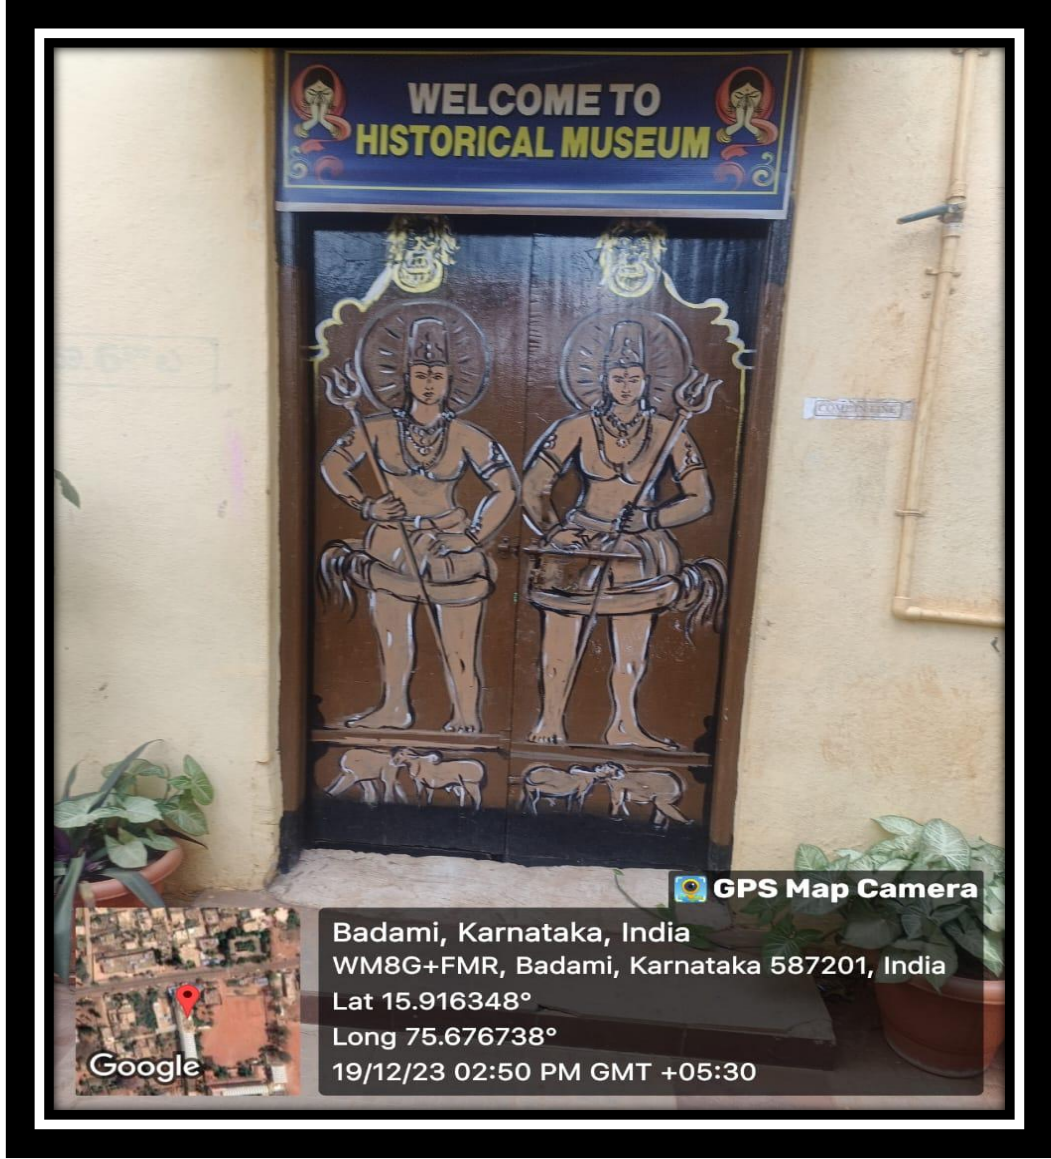

GPS Map Camera
Badami, Karnataka, India
WM8G+FMR, Badami, Karnataka 587201, India
Lat 15.916348°
Long 75.676738°
19/12/23 02:50 PM GMT +05:30

Sriniketh
Principal

Sri Sidramappa Basappa Mamadapur
Arts, Commerce & Science College
BADAMI - 587 201 Dist: Bagalkot

ಶ್ರೀ ವೀರಪುಲಿಕೇಶಿ ವಿದ್ಯಾವರ್ಧಕ ಸಂಸ್ಥೆಯ
**ಶ್ರೀ ಎಸ್.ಬಿ. ಮಮದಾಪುರ ಕಲಾ, ವಾಣಿಜ್ಯ ಹಾಗೂ
ವಿಜ್ಞಾನ ಮಹಾವಿದ್ಯಾಲಯ, ಬಾದಾಮಿ**

**Shri Sidramappa Basappa Mamadapur Arts, Commerce & Science College,
Badami - 587201**

Dis: Bagalkot) Estd-1956

ACCREDITED WITH GRADE B⁺⁺ BY NAAC

Estd-1982 (State: Karnataka

Shri. R.S.Mulimani M.Sc. www.veerpulikeshidegreecollege.in sbmbdm10@gmail.com , igacssbmbdm@gmail.com, College: 08357-220116